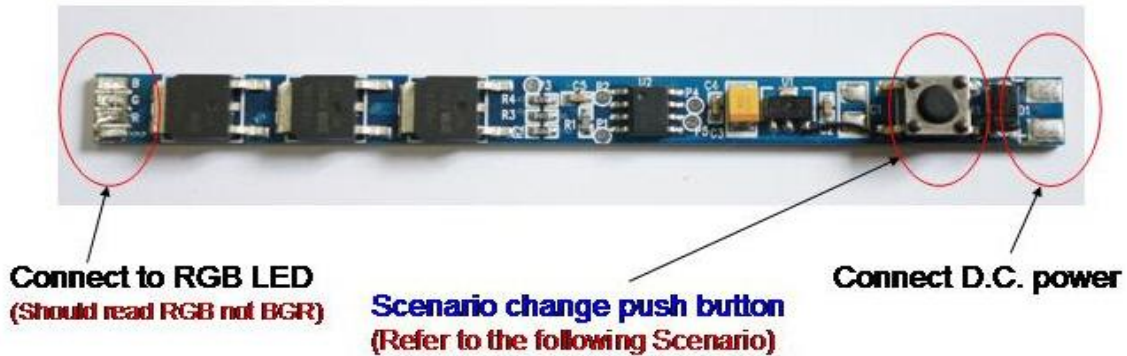

RGB Controller (FEELIS)

Scenario of FEELIS RGB Controller

No.	Scenario	Mode	Time Interval (Sec.)		Remark
			Period	Each Color	
1	R / G / B / RG / GB / BR / W	Dimming	53.6	7.7	
2	R / G / B / RG / GB / BR / W	Dimming	35.7	5.1	
3	R / G / B / RG / GB / BR / W	Dimming	17.9	2.6	
4	R / RG / G / GB / B / BR / W	Dimming	26.8	7.7	
5	R / RG / G / GB / B / BR / W	Dimming	17.9	5.1	
6	R / G / B	Dimming	23.1	7.7	
7	R / G / B	Dimming	15.3	5.1	
8	R / G / B	Dimming	7.8	2.6	
9	R / G / B / W	Dimming	10.4	2.6	
10	RG	Dimming	5.1	5.1	
11	GB	Dimming	5.1	5.1	
12	BR	Dimming	5.1	5.1	
13	WHITE	Dimming	5.1	5.1	
14	RG	Dimming	2.6	2.6	
15	GB	Dimming	2.6	2.6	
16	BR	Dimming	2.6	2.6	
17	RG/GB/BR	Dimming	15.3	5.1	
18	WHITE	Dimming	2.6	2.6	
19	R	Dimming	5.1	5.1	
20	R	Dimming	2.6	2.6	
21	G	Dimming	5.1	5.1	
22	G	Dimming	2.6	2.6	
23	B	Dimming	5.1	5.1	
24	B	Dimming	2.6	2.6	
25	R	ON			
26	G	ON			
27	B	ON			
28	RG	ON			
29	GB	ON			
30	BR	ON			
31	RGB(w)	ON			
32	All Off	OFF			
1	Return to no.1				