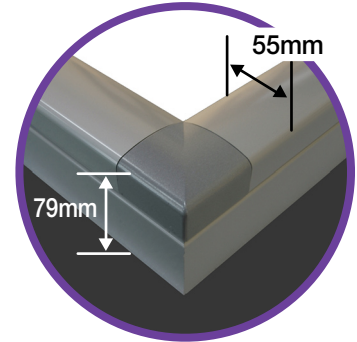

LED Light Box (Single Side Type)

✦ Back lit Type

(Available Any Custom Size up to 6000mm X 3000mm)

Locking system