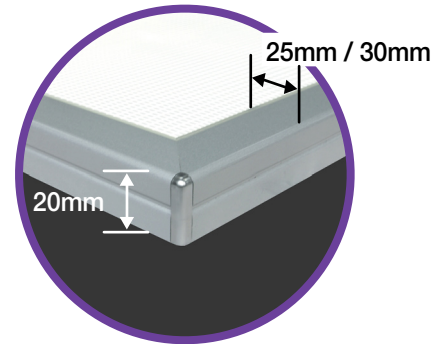

## ✦ Standard Type (Edge lit Type)

( Available Any Custom Size up to 3000mm X 1800mm )

- Available Color Changeable Light Box Using RGB LED With Built in Controller

## ✦ 30mm Type

( Available Any Custom Size up to 2440mm X 1220mm )

## ✦ 40mm Type

( Available Any Custom Size up to 2440mm X 1220mm )