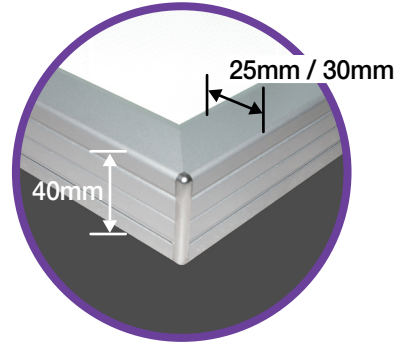

LED Light Box (Double Side Type)

✦ 40mm Type

(Available Any Custom Size up to 2440mm X 1220mm)