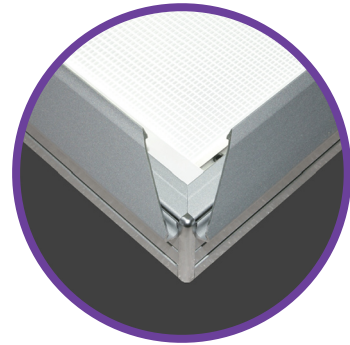

LED Light Box (Double Side Type)

✦ 40mm Type

(Available Any Custom Size up to 2440mm X 1220mm)