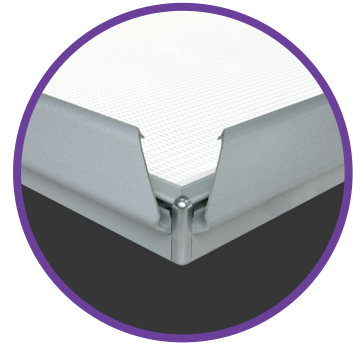

## ✦ Standard Type (Edge lit Type)

( Available Any Custom Size up to 3000mm X 1800mm )

- Available Color Changeable Light Box Using RGB LED With Built in Controller