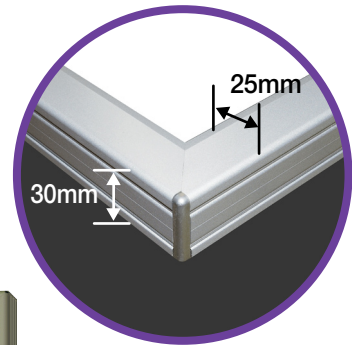

LED Light Box (Double Side Type)

✦ 30mm Type

(Available Any Custom Size up to 2440mm X 1220mm)

Installed at Field