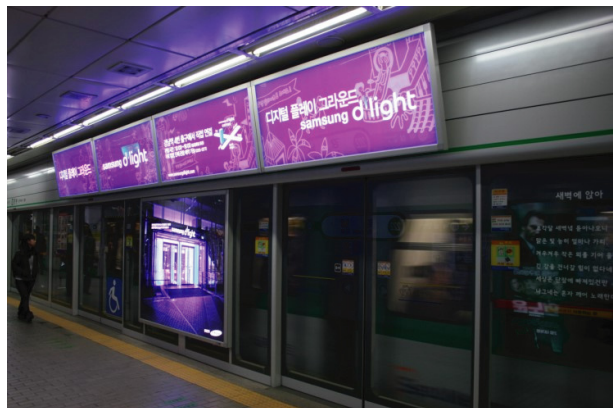

Installed at Field