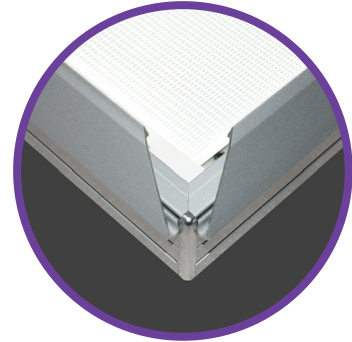

LED Light Box (Double Side Type)

✦ 30mm Type

(Available Any Custom Size up to 2440mm X 1220mm)

Installed at Field